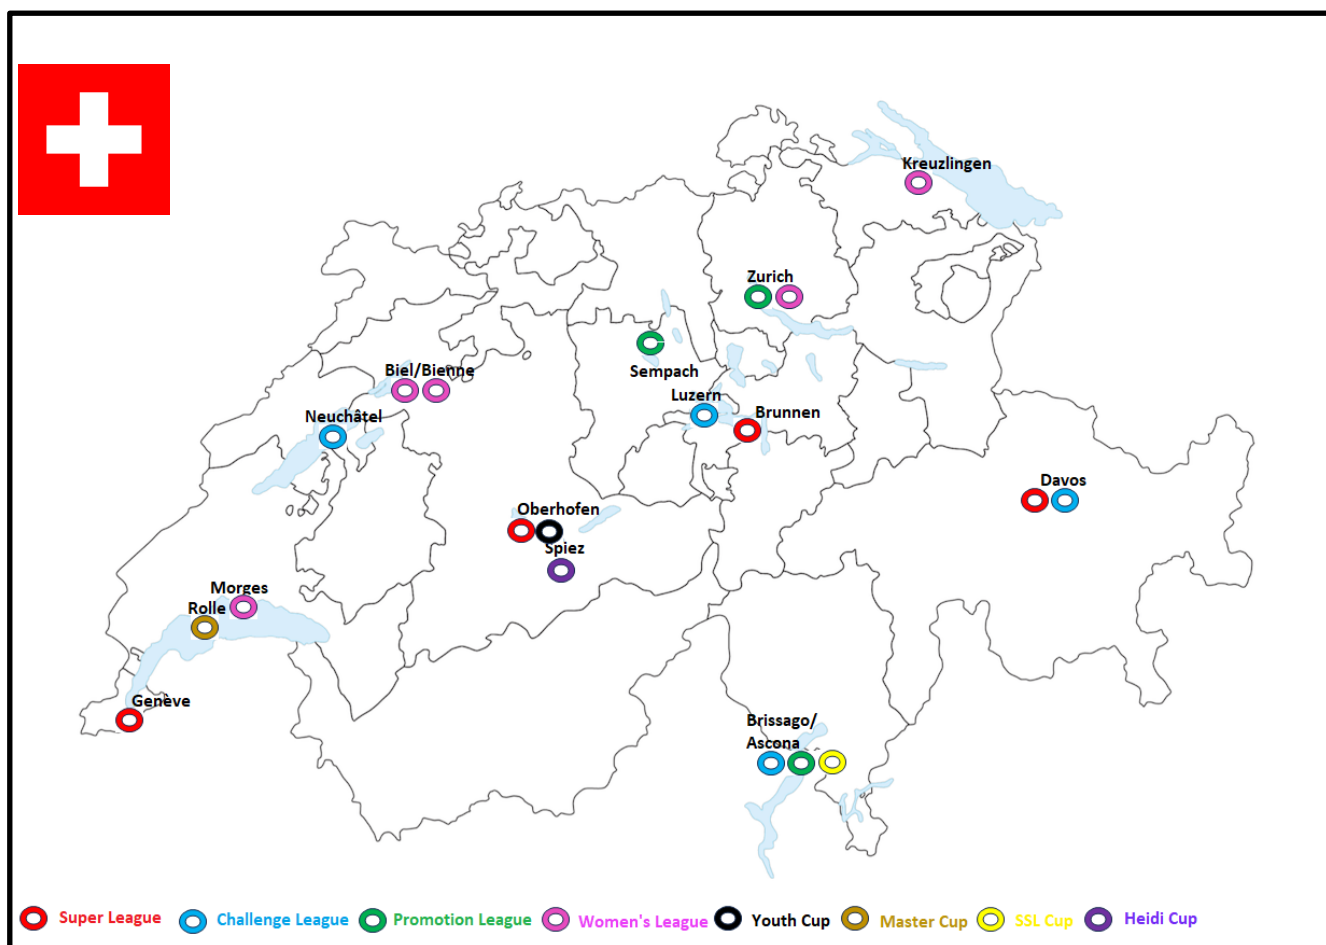

# SSL Winter League 2024

08.12.-10.12.2023 ACT 1 (X-Mas Race)

Punat Croatia (In2theblue, SSLA)

23.02.-25.02.2024 ACT 2 (Season Starter)

Punat Croatia (In2theblue, SSLA)

23.03.-24.03.2024 ACT 3 (Spring Race)

Punat Croatia (In2theblue, SSLA)

29.03. -31.03.2024 ACT 4 Final (Easter Race)

Punat Croatia (In2theblue, SSLA)

# Adria-Alpen Liga Cup 2024

09.08. - 11.08.2024

SCTWV Achensee (Tirol, Austria)